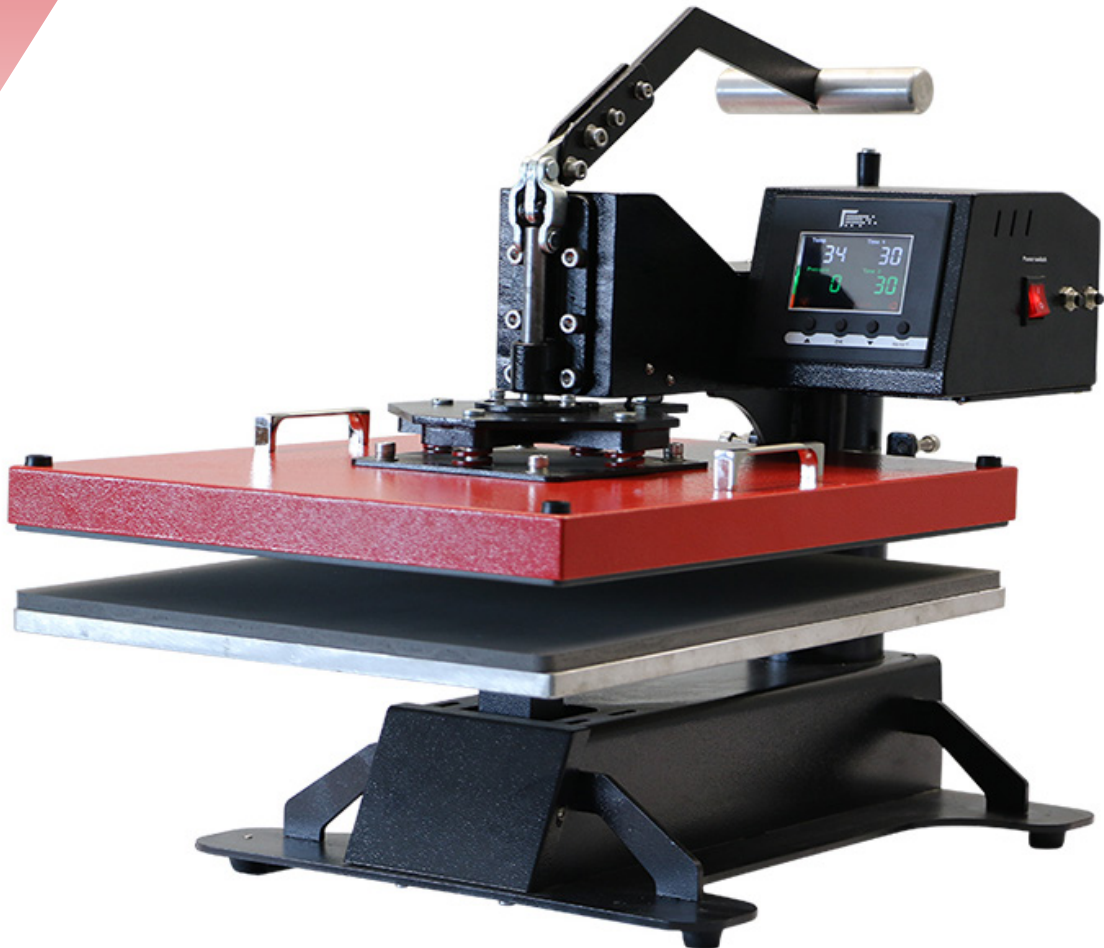

Technical Data Sheet

Technical Specification

Power consumption	1.8 kW
Voltage	220 V
Heat platen size	40x50cm
Printable articles maximum size	40x50cm
Time settings	0 - 999 sec
Maximum temperature	225°C

Dimensions

Machine dimensions 55.5cm (w) x 59cm (d) x 80.5cm (h)
Gross Weight 66.6kg